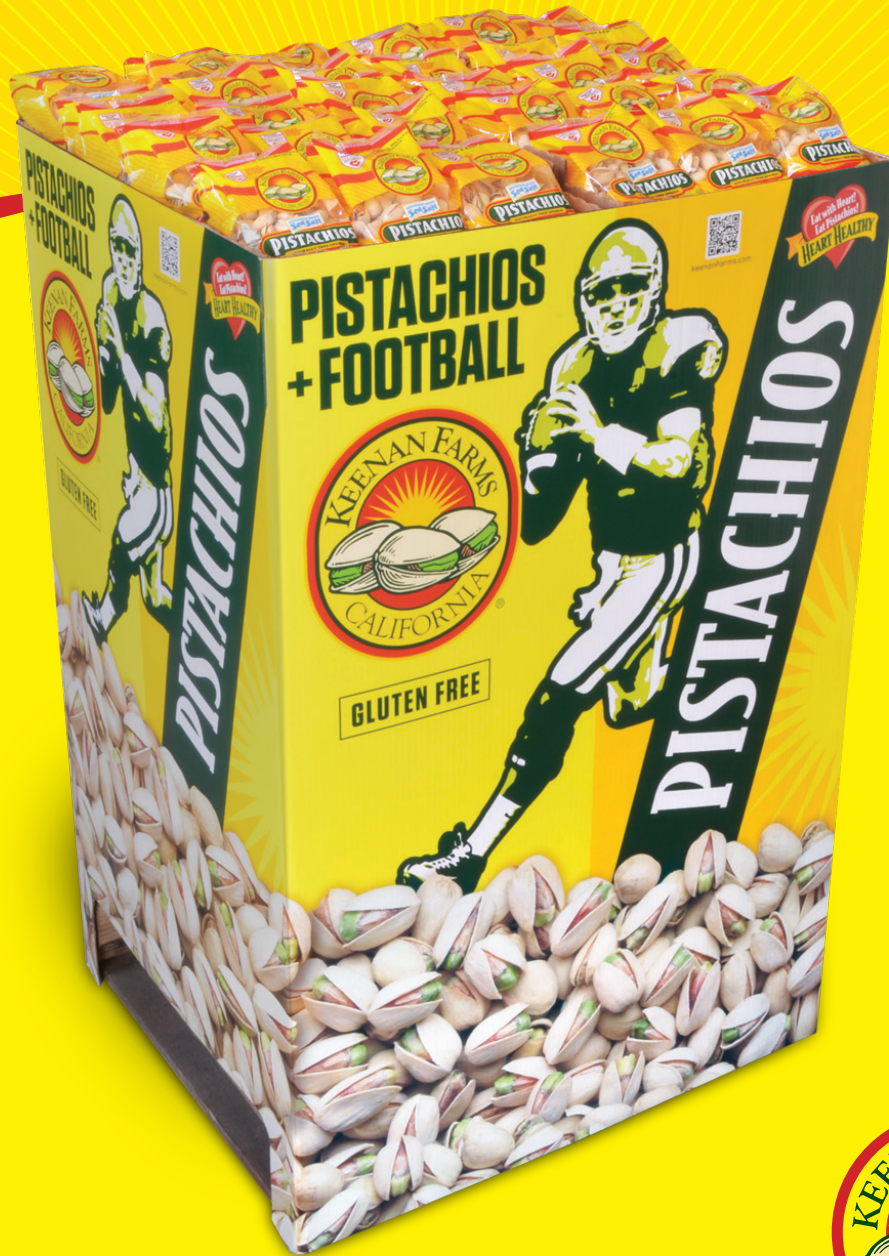

“FOOTBALL” Prepacked 1/4 Pallet Floor Display

Part# 10681

UNITS PER DISPLAY:

- 8 oz. Bag: 288 Sell Units
- 10 oz. Bag: 288 Sell Units
- 12 oz. Bag: 224 Sell Units
- 1lb. Bag: 160 Sell Units
- 2 lb. Bag: 80 Sell Units
- 24 oz. Bag: 120 Sell Units

SHIPPING CONFIGURATION:

- Pallets are shipped double-stacked
- Ships 4 displays per 40" x 48" pallet
- Totals 8 displays shipped per pallet space
- Half Truckload:
  22 pallets double stacked (88 displays)
- Full Truckload:
  44 pallets double stacked (176 displays)